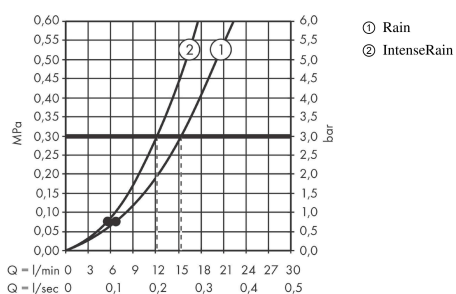

Vernis Blend Hand shower Vario

Surfaces: **Chrome** Article Number: **26270000**

Description

product features

- shower head size: 100 mm
- spray type: Rain, IntenseRain
- spray type adjustment by turning spray disc
- easy cleanable plastic spray disc
- maximum flow rate at 3 bar: 15,2 l/min
- minimum flow pressure: 1 bar
- with internal water conduction
- rinseable screen seal
- connection thread G ½
- connection dimension: DN15
- suitable for continuous flow water heaters

Technology

Product image

Scale drawing

Flowchart

The consumption was measured in combination with the appropriate fittings (thermostat/mixer/ in-wall valve) to reflect actual application in practice.

Vernis Blend
Hand shower Vario