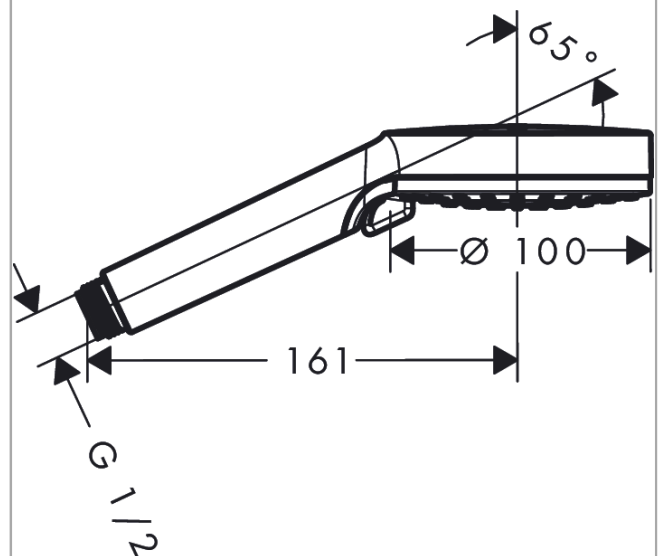

Vernis Blend Hand shower Vario

Surfaces: **Chrome** Article Number: **26270000**

Description

product features

- shower head size: 100 mm
- spray type: Rain, IntenseRain
- spray type adjustment by turning spray disc
- easy cleanable plastic spray disc
- maximum flow rate at 3 bar: 15,2 l/min
- minimum flow pressure: 1 bar
- with internal water conduction
- rinseable screen seal
- connection thread G ½
- connection dimension: DN15
- suitable for continuous flow water heaters

Technology

Product image

Scale drawing

Flowchart

The consumption was measured in combination with the appropriate fittings (thermostat/mixer/ in-wall valve) to reflect actual application in practice.

Vernis Blend
Hand shower Vario

Surfaces: **Chrome** Article Number: 26270000

Exploded Drawing

Year of production: >02/21

Vernis Blend
Hand shower Vario
 Surfaces: **Chrome** Article Number: **26270000**

Spare part list

Year of production: >02/21